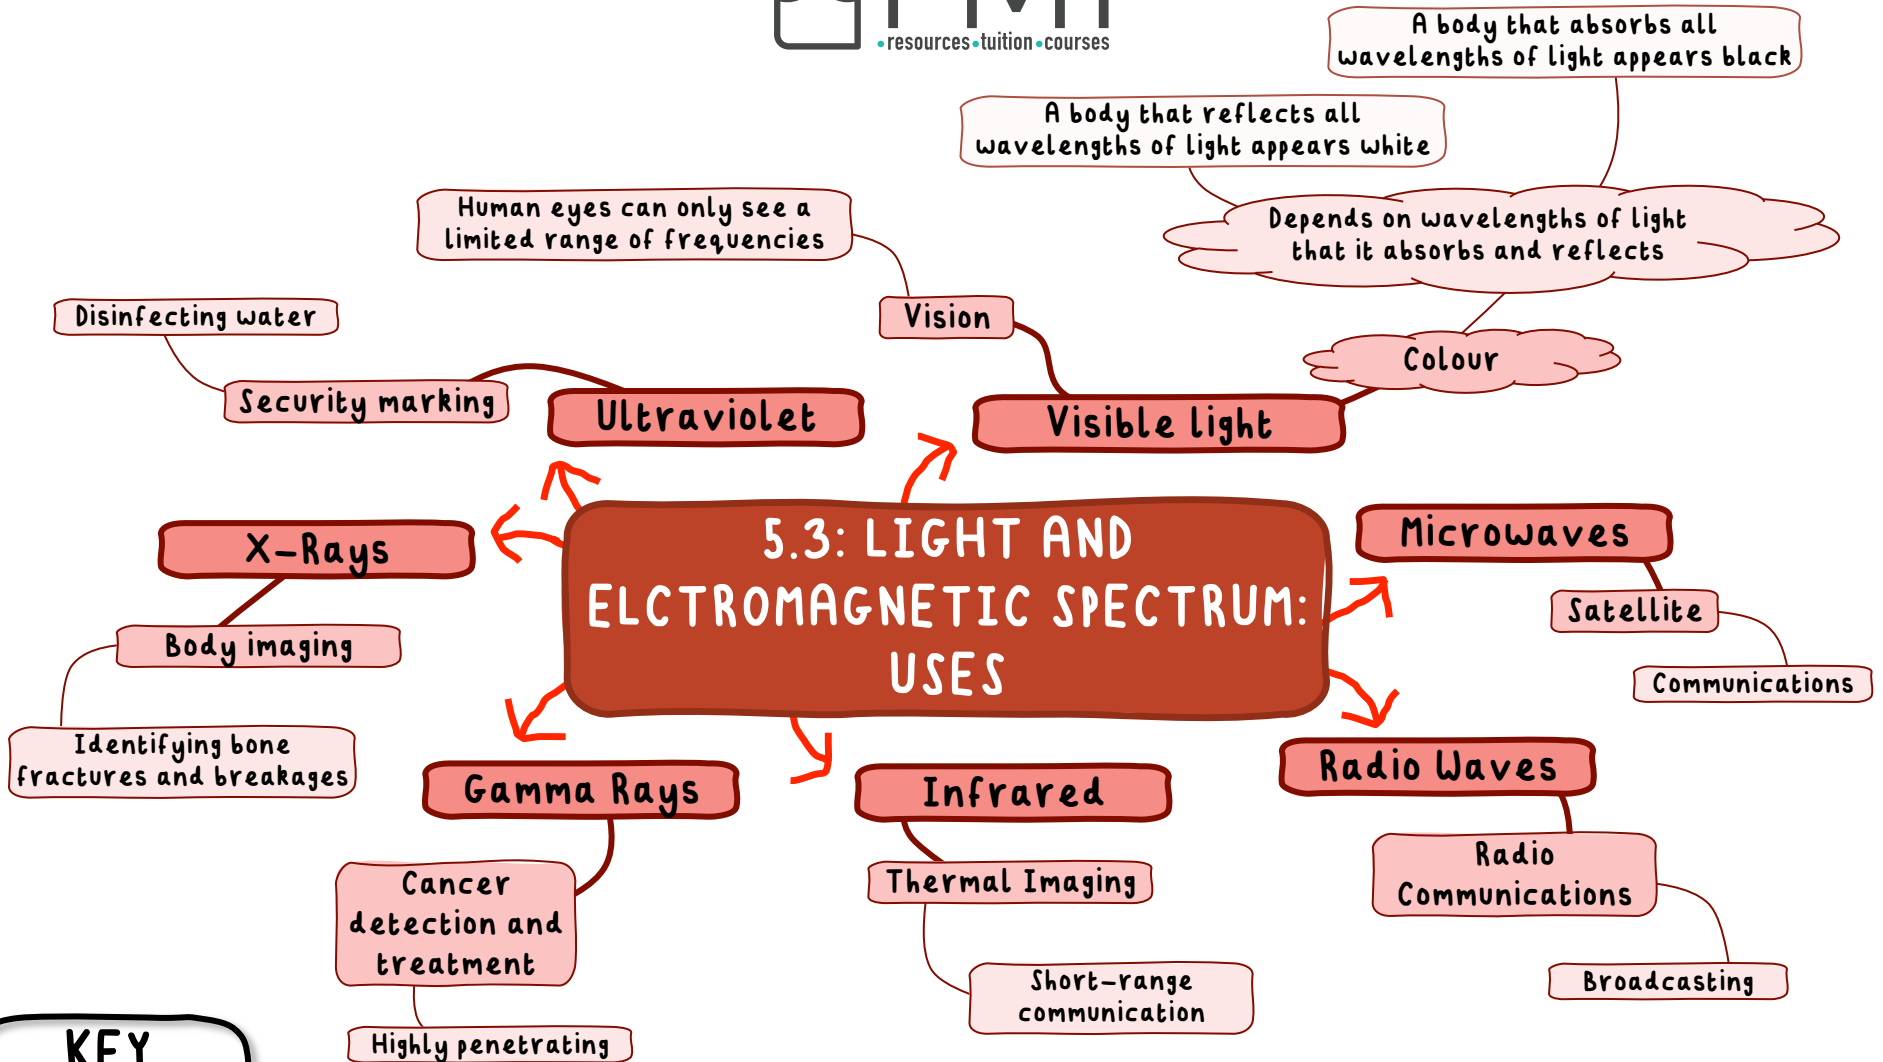

5.1: LIGHT AND ELECTROMAGNETIC SPECTRUM (Physics only)

KEY

'Higher tier only' written in green.
'Physics only' written in clouds.

EDEXCEL

KEY
'Physics only'
written in clouds.

EDEXCEL

KEY
'Physics only'
written in clouds.

EDEXCEL

EDEXCEL

To remember order: Giant Xylophones Usually Live In Music Rooms

EDEXCEL