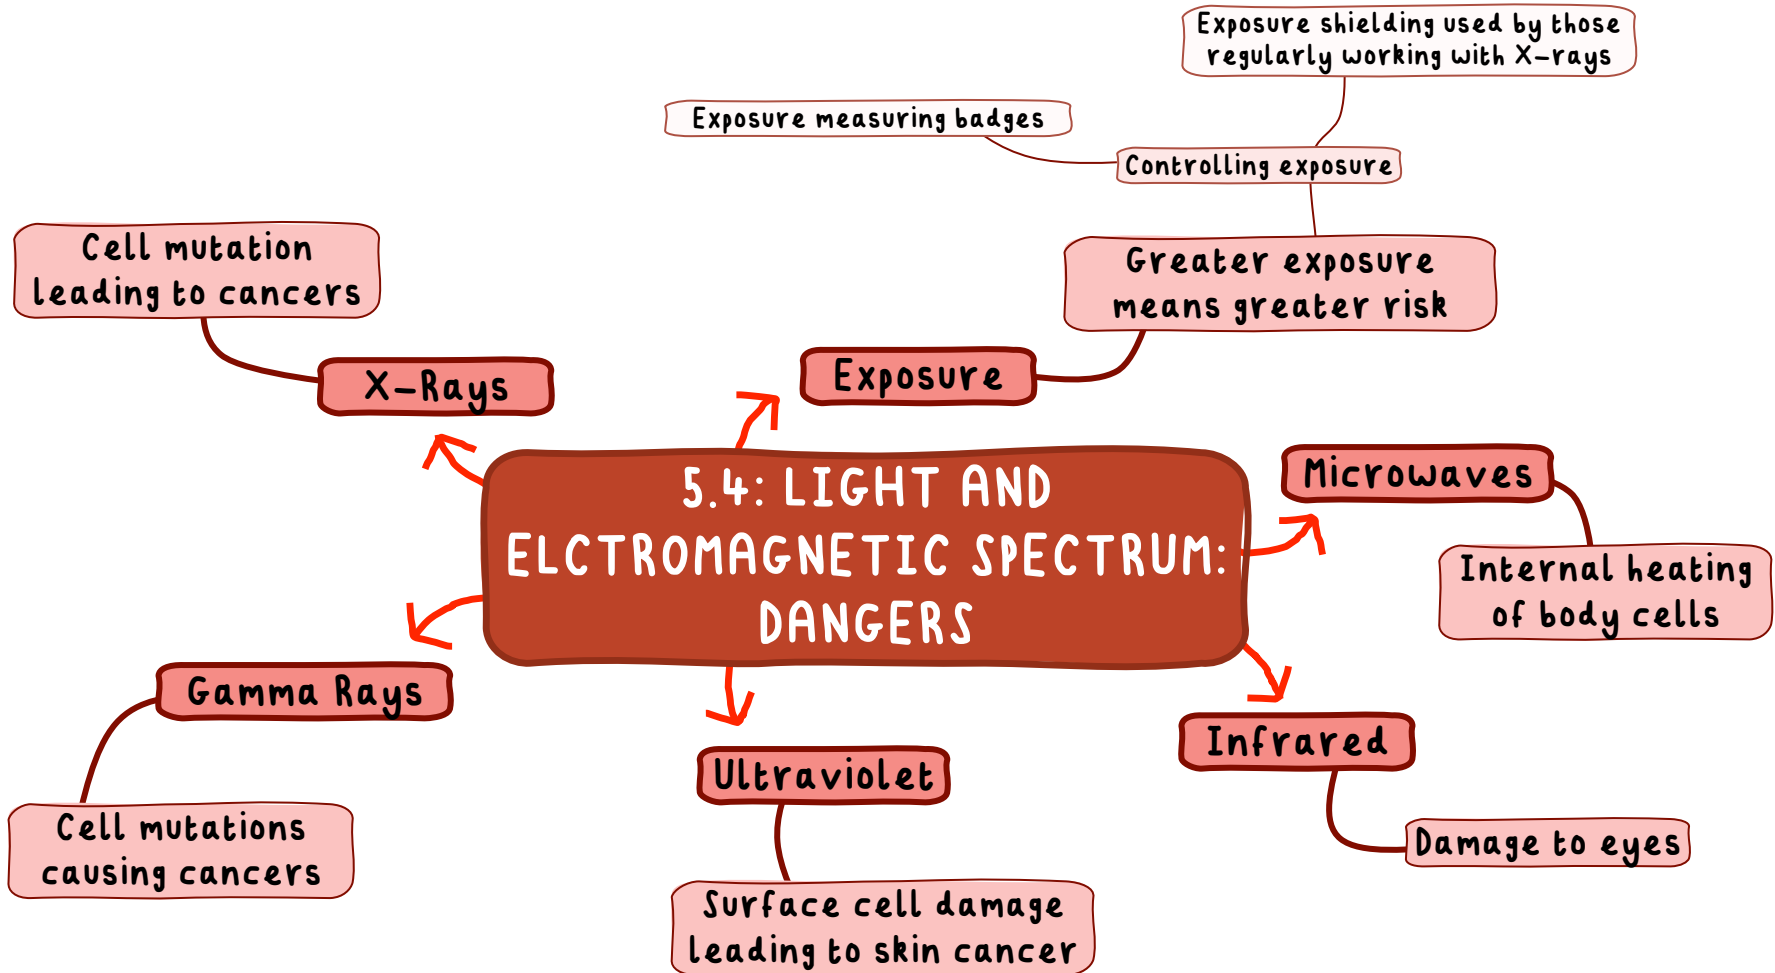

5.1: LIGHT AND ELECTROMAGNETIC SPECTRUM (Physics only)

KEY

'Higher tier only' written in green.
'Physics only' written in clouds.

EDEXCEL

KEY
'Physics only'
written in clouds.

EDEXCEL

KEY
'Physics only'
written in clouds.

EDEXCEL

EDEXCEL

To remember order: Giant Xylophones Usually Live In Music Rooms

EDEXCEL