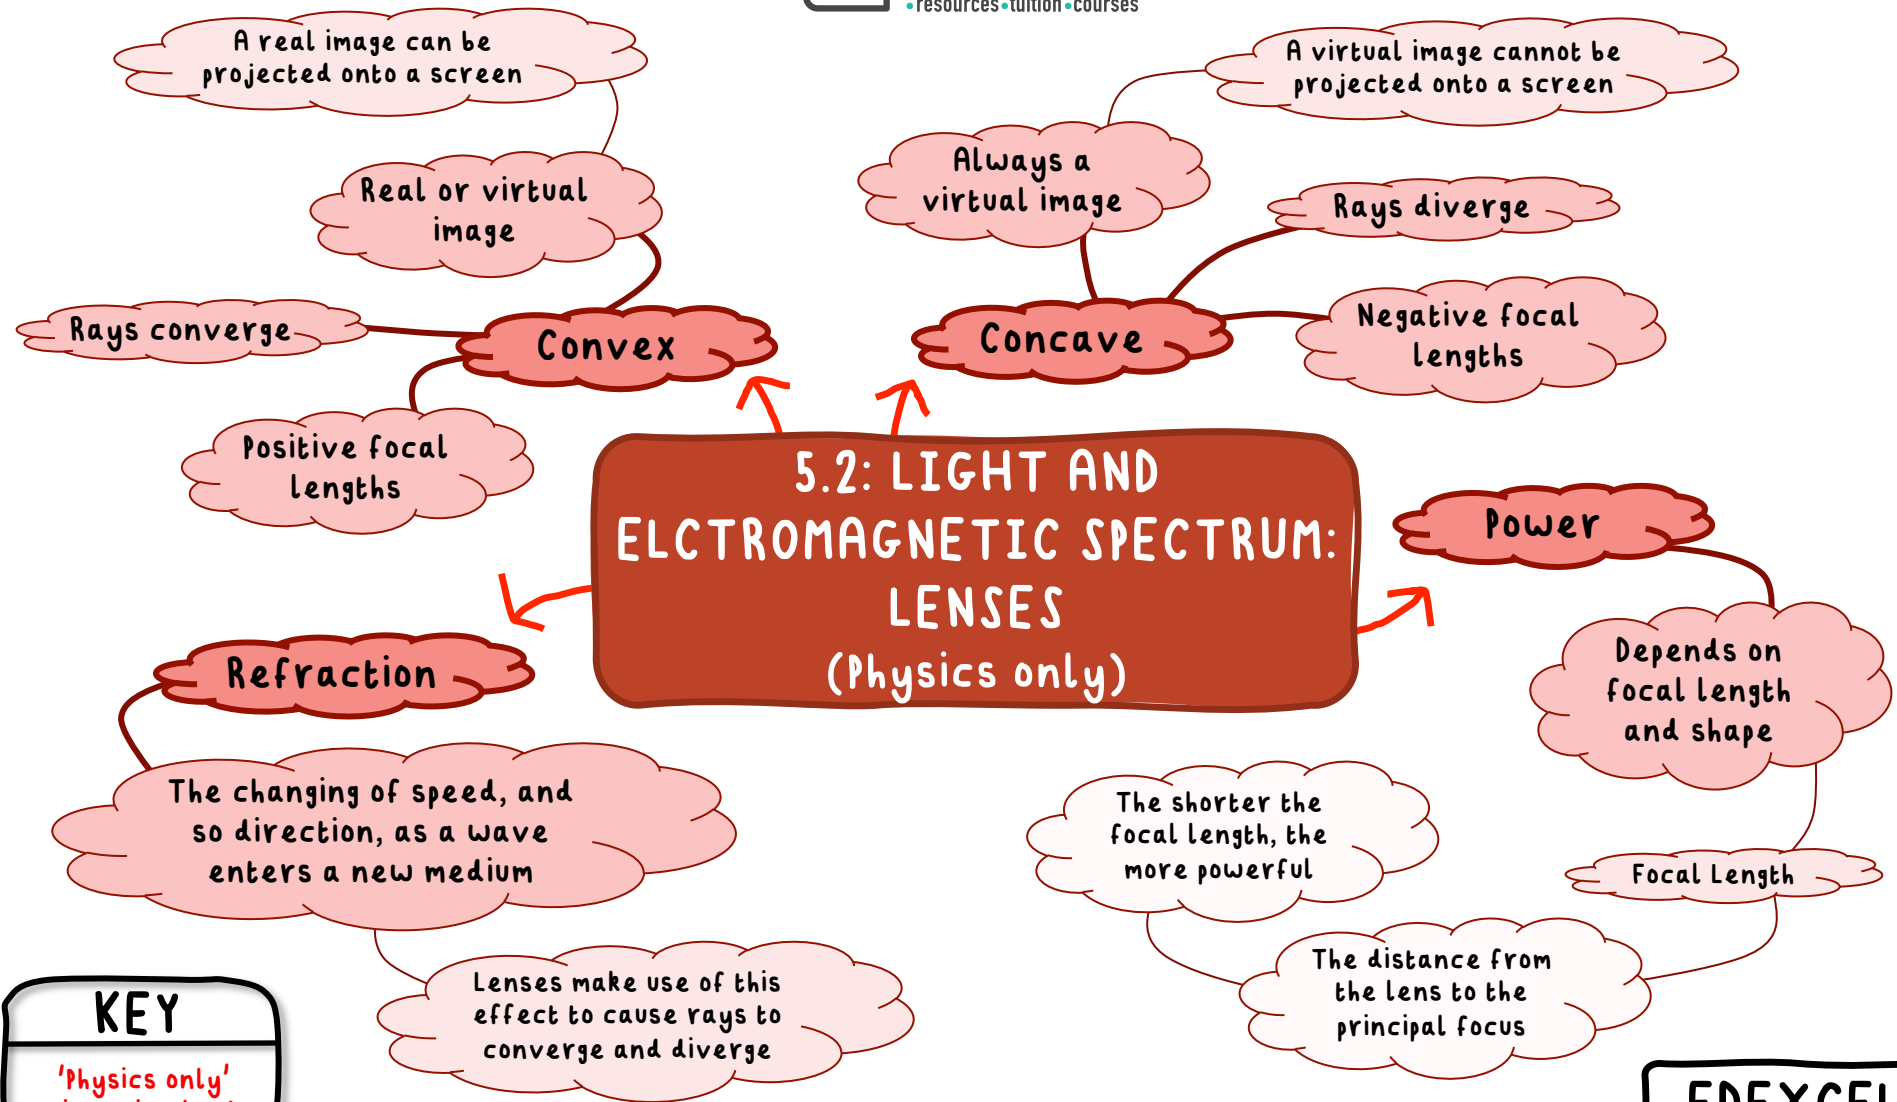

5.1: LIGHT AND ELECTROMAGNETIC SPECTRUM (Physics only)

KEY

'Higher tier only' written in green.
'Physics only' written in clouds.

EDEXCEL

KEY
'Physics only'
written in clouds.

EDEXCEL

KEY
'Physics only'
written in clouds.

EDEXCEL

EDEXCEL

To remember order: Giant Xylophones Usually Live In Music Rooms

EDEXCEL