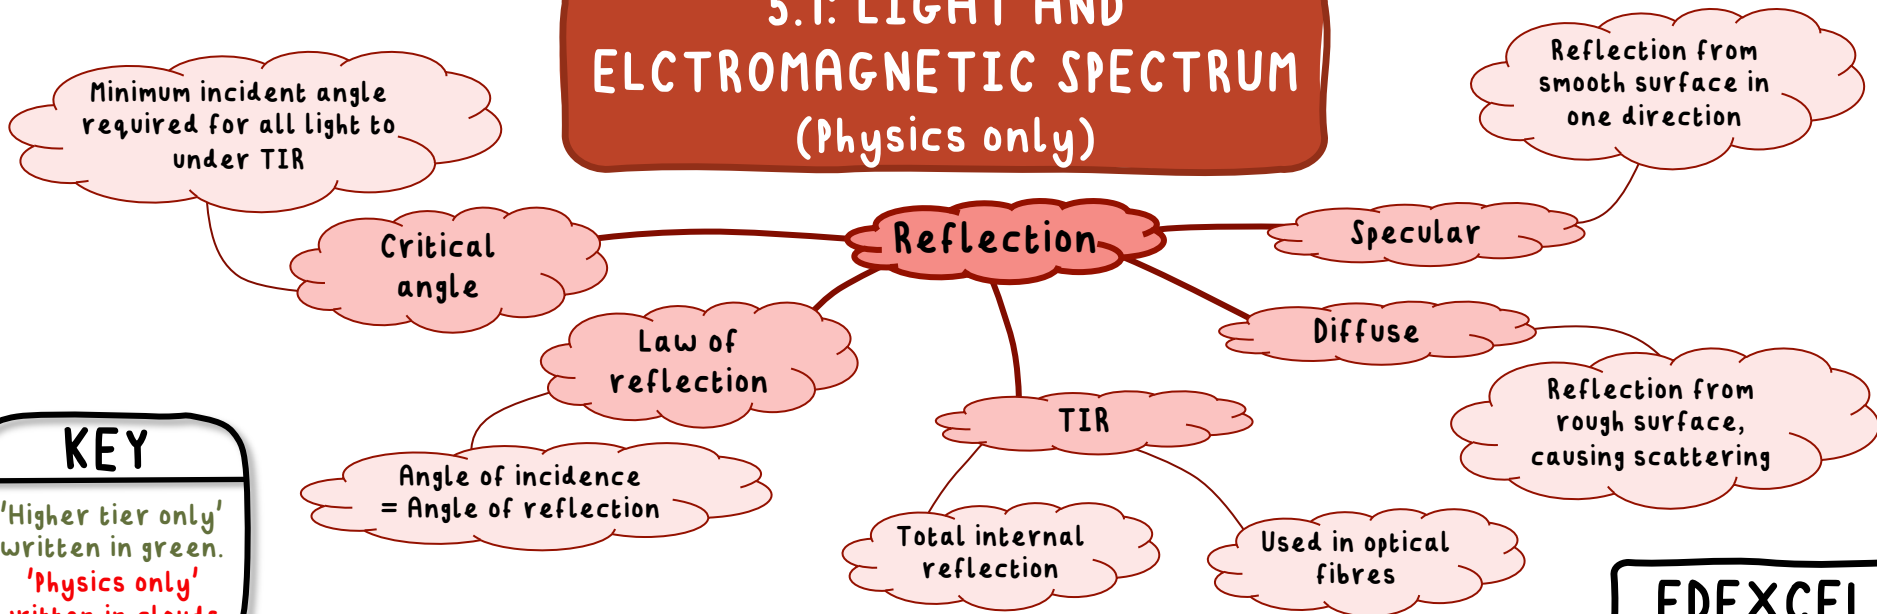

5.1: LIGHT AND ELECTROMAGNETIC SPECTRUM (Physics only)

KEY

'Higher tier only' written in green.
'Physics only' written in clouds.

EDEXCEL

KEY
'Physics only'
written in clouds.

EDEXCEL

KEY
'Physics only'
written in clouds.