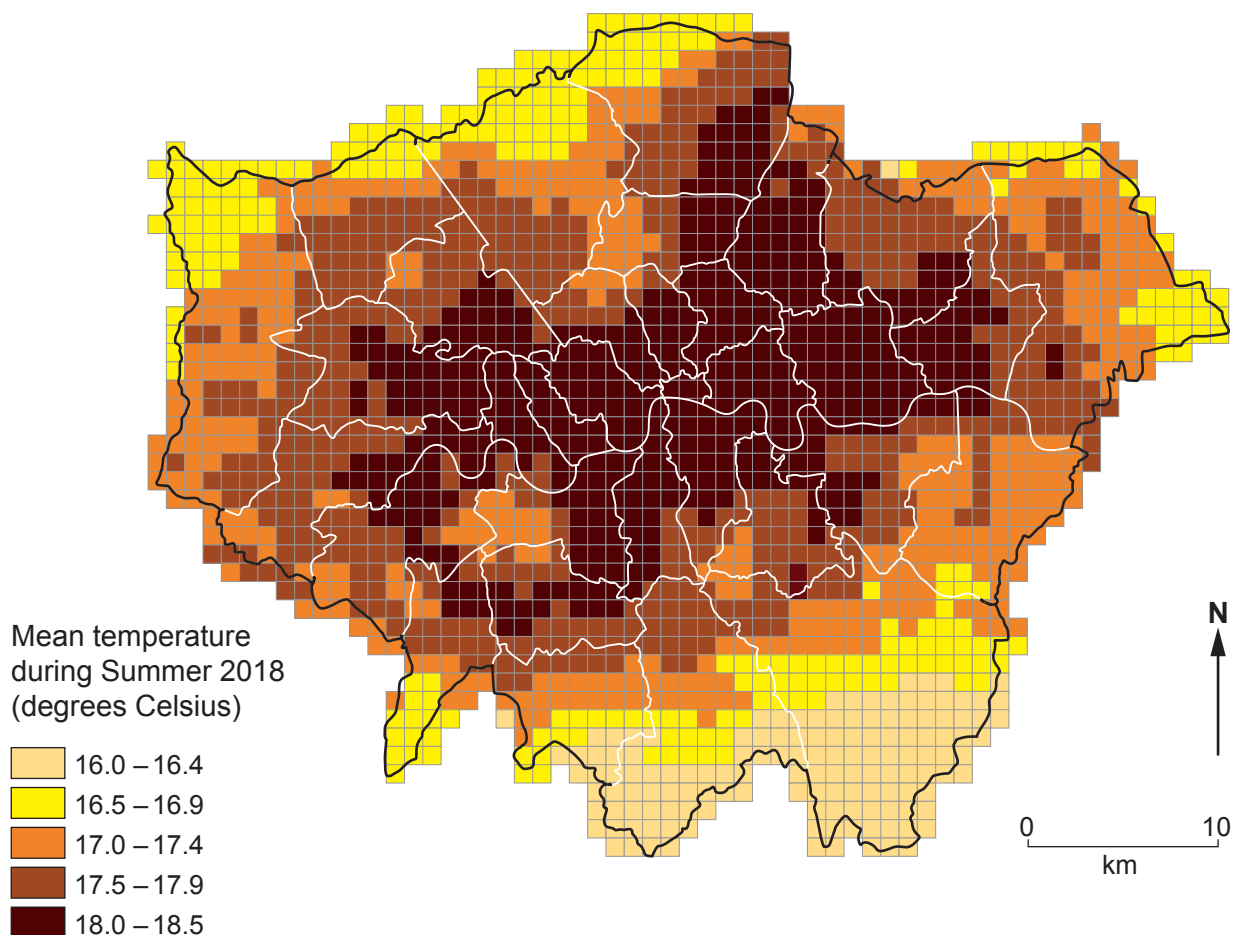

GCSE

Resource Folder – 2021 Additional Assessment Material

GEOGRAPHY A and B – Component 3

Likert survey investigating the impacts of Boxpark

Numbers of people	Totally agree 5	Agree 4	Not sure 3	Disagree 2	Strongly Disagree 1
Boxpark has improved the appearance of Croydon.	23	13	7	4	3
Boxpark has brought more job opportunities to Croydon.	2	17	21	8	2
Boxpark provides more opportunities to socialize.	28	13	7	2	0
The council should have provided a £3 million pound loan to help Boxpark set-up.	0	5	35	10	0
Boxpark has a positive effect on the existing local businesses in Croydon.	1	2	20	15	12

Map to show the mean temperature during Summer 2018 in London, UK.

Map to show the green belt rural areas in London. Green belts are villages and countryside areas surrounding urban towns and cities

Graph to show the air pollution levels in major UK cities and non-cities.

Graph to show the numbers of population living in rural and urban areas in 2001 and 2015