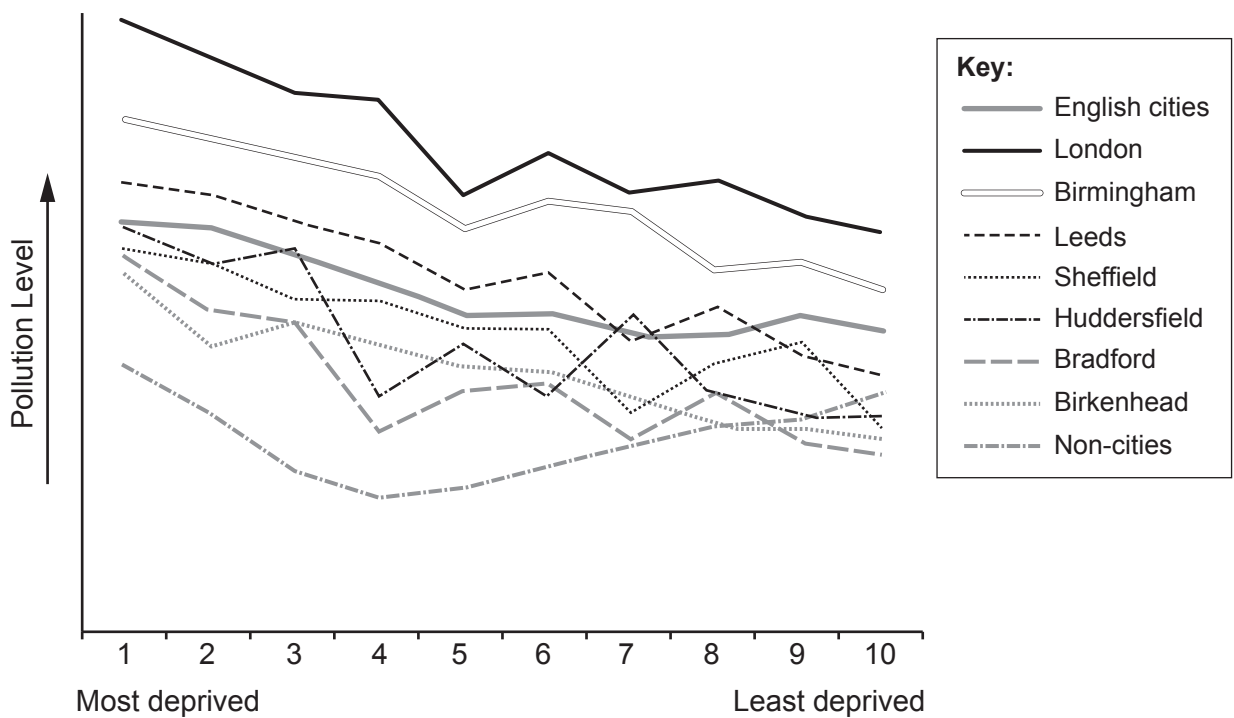

GCSE

Resource Folder – 2021 Additional Assessment Material

GEOGRAPHY A and B – Component 3

Likert survey investigating the impacts of Boxpark

Numbers of people	Totally agree 5	Agree 4	Not sure 3	Disagree 2	Strongly Disagree 1
Boxpark has improved the appearance of Croydon.	23	13	7	4	3
Boxpark has brought more job opportunities to Croydon.	2	17	21	8	2
Boxpark provides more opportunities to socialize.	28	13	7	2	0
The council should have provided a £3 million pound loan to help Boxpark set-up.	0	5	35	10	0
Boxpark has a positive effect on the existing local businesses in Croydon.	1	2	20	15	12

Map to show the mean temperature during Summer 2018 in London, UK.

Map to show the green belt rural areas in London. Green belts are villages and countryside areas surrounding urban towns and cities

Graph to show the air pollution levels in major UK cities and non-cities.

Graph to show the numbers of population living in rural and urban areas in 2001 and 2015