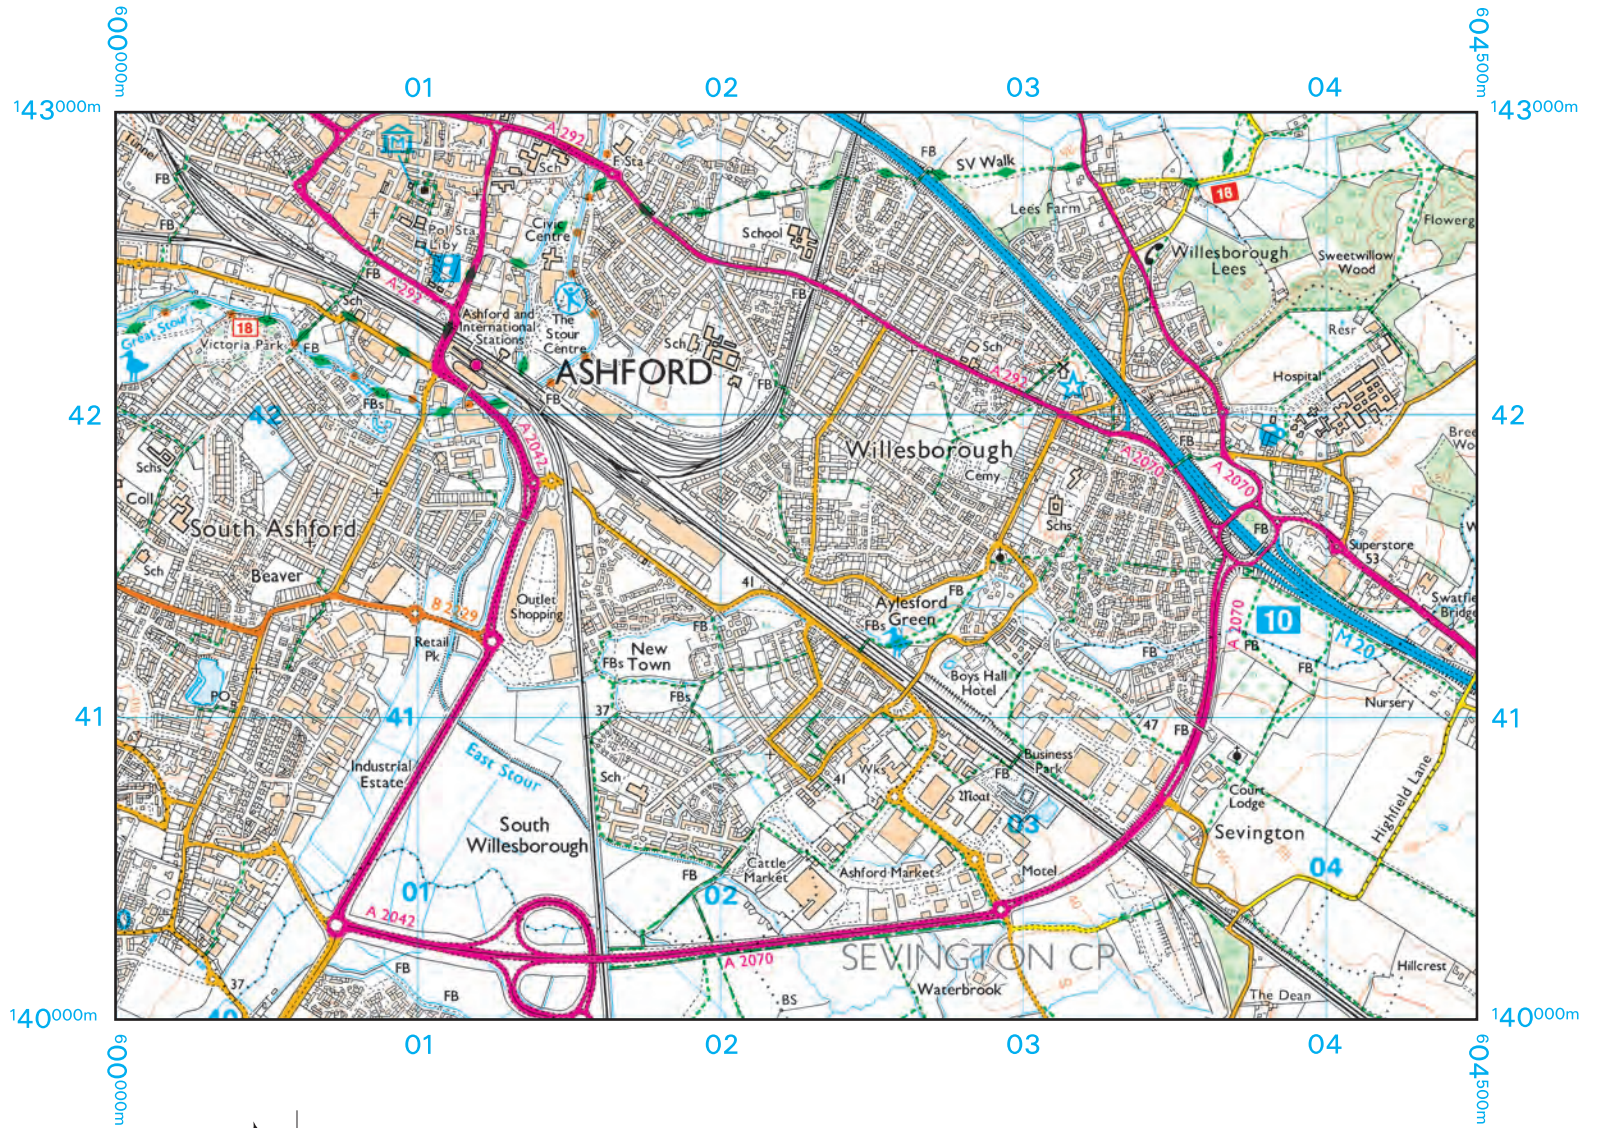

Fig.4a - OS 1:25 000 map extract of central and southeast Ashford, Kent, UK

Four colours should appear above; if not then please return to the invigilator. Four colours should appear above; if not then please return to the invigilator.

Extract produced by Ordnance Survey Limited 2017. © Crown copyright 2015. All rights reserved.

Ordnance Survey, OS, OS logos and Explorer are registered trademarks of Ordnance Survey Limited, Britain's mapping agency. Reproduction in whole or in part by any means is prohibited without the prior written permission of Ordnance Survey. For educational use only.