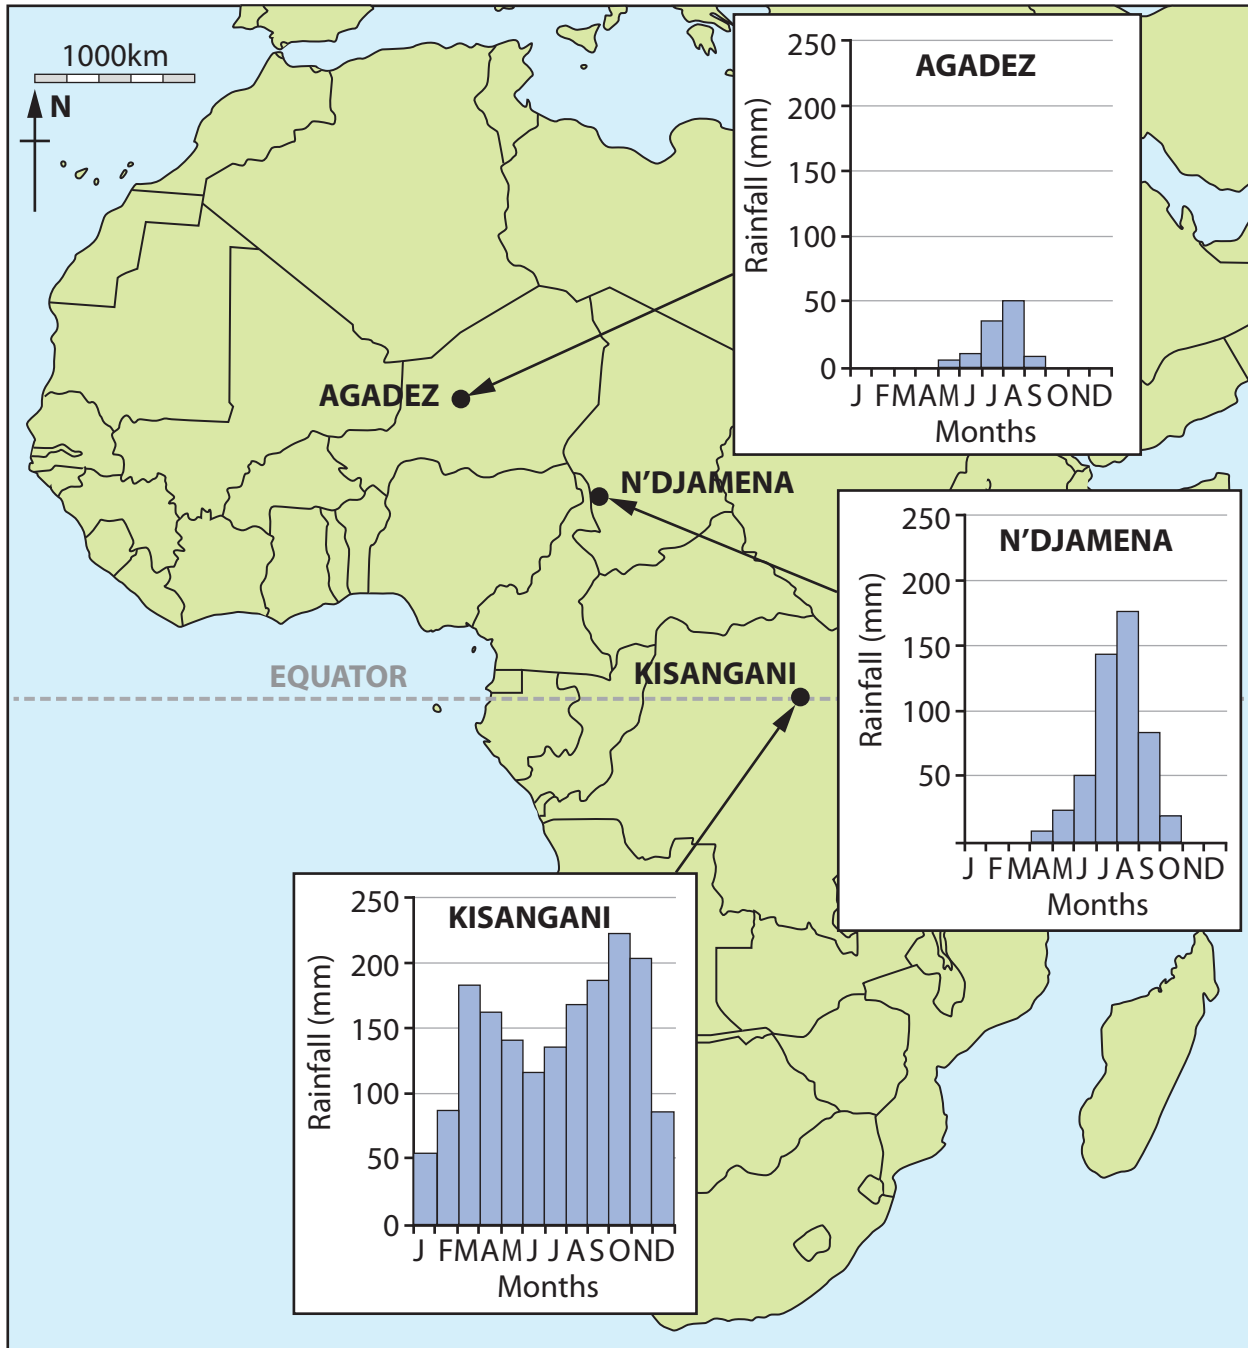

Pearson Edexcel International Advanced Level

Wednesday 22 May 2019

Afternoon

Paper Reference **WGE03/01**

Geography

International Advanced Level

Paper 3: Contested Planet

Resource Booklet

The following resource relates to Question 1.

Figure 1

Monthly rainfall graphs for three locations in Africa

A2: Biodiversity Under Threat

The following resource relates to Question 2.

Figure 2

A conflict matrix between different players in an African savannah National Park

SECTION B

B1: Energy Security

The following resource relates to Question 4.

Figure 3

Global biofuel production 1990 to 2016

B2: Water Conflicts

The following resource relates to Question 5.

Figure 4