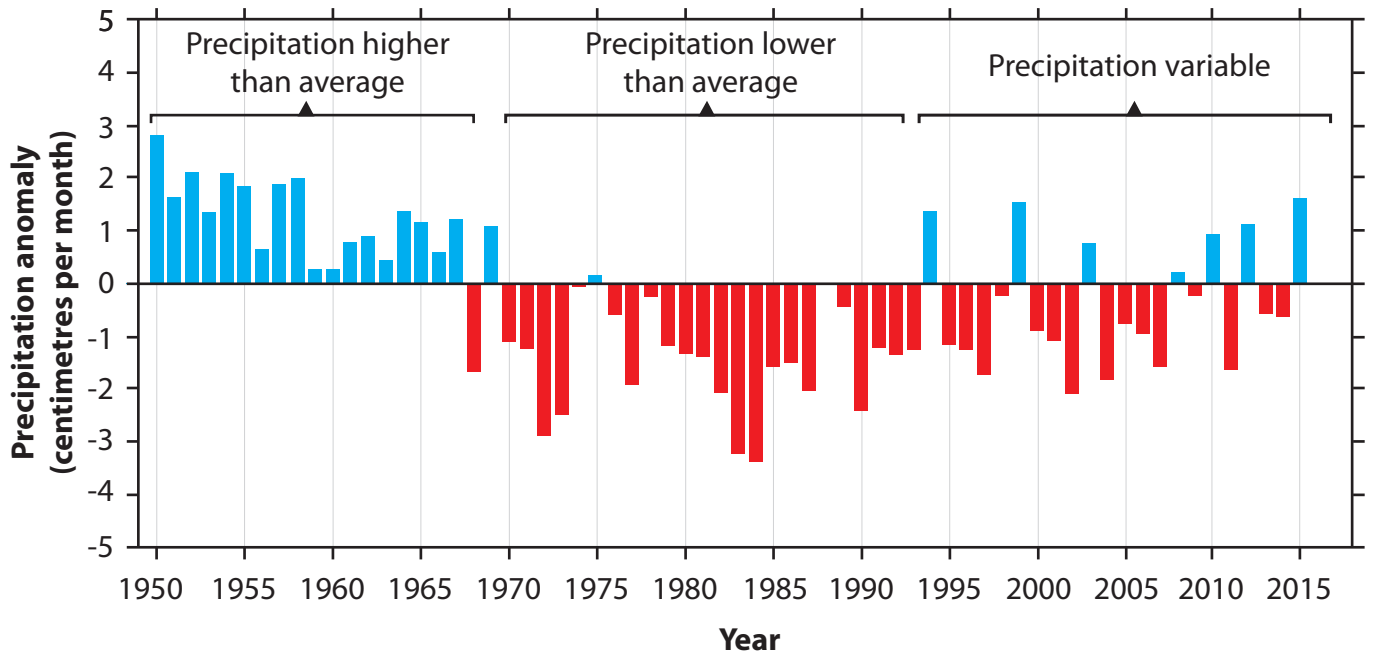

**SECTION A**

**A1: Atmosphere and Weather Systems**

The following resource relates to Question 1.

Precipitation anomalies are variations from the average expected rainfall.

**Figure 1**

**Precipitation anomalies in the Sahel, Africa 1950–2015**