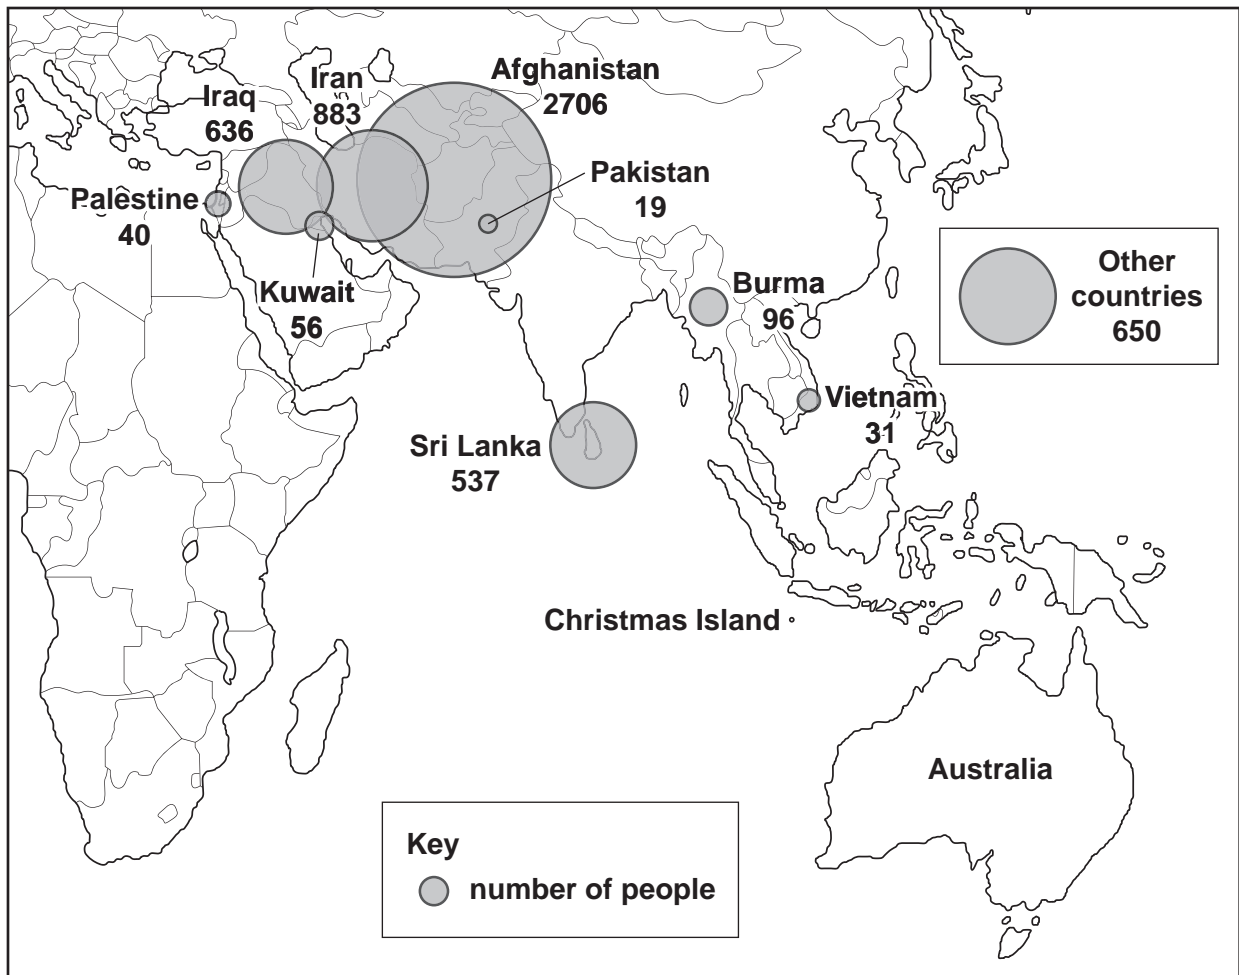

Fig. 5 for Question 5

Asylum seekers arriving in Australia by boat in 2010

BBC News 15 December 2010 15.50hrs

Christmas Island shipwreck kills asylum seekers

42 drown trying to reach Australia

Australia has seen an increase this year in asylum seekers arriving by boat. Today's incident, in which 42 people drowned when their boat smashed against rocks in a storm, shows the dangers involved in these journeys.

There are currently almost 3000 people in the Christmas Island Immigration Detention Centre waiting for officials to rule on their cases.

Table 1 for Question 6

Urban population and percentage living in slums* in selected countries in Africa, 1990–2010

	urban population (millions)			population living in slums (%)		
	1990	2000	2010**	1990	2000	2010**
Egypt	23.97	28.36	34.04	50.2	28.1	17.1
Morocco	12.01	15.38	18.37	37.4	24.2	13.1
Nigeria	33.33	53.05	78.85	77.3	69.6	61.9
South Africa	19.03	25.83	30.41	46.2	33.2	28.7