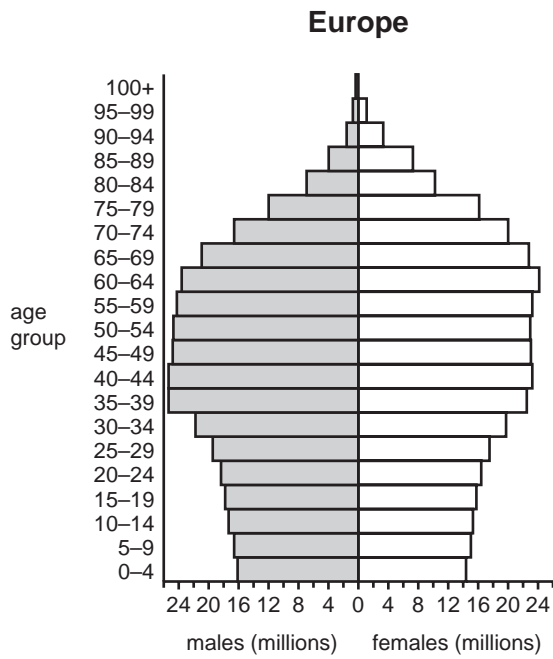

Fig. 2 for Question 2

Fig. 3 for Question 3

Some features associated with plate tectonics

Figs 4A, 4B and 4C for Question 4

Predicted age/sex pyramids for selected world regions in 2025

Fig. 4A

Fig. 4B

Fig. 4C

Fig. 5 for Question 5

Asylum seekers arriving in Australia by boat in 2010

BBC News 15 December 2010 15.50hrs

Christmas Island shipwreck kills asylum seekers

42 drown trying to reach Australia

Australia has seen an increase this year in asylum seekers arriving by boat. Today's incident, in which 42 people drowned when their boat smashed against rocks in a storm, shows the dangers involved in these journeys.