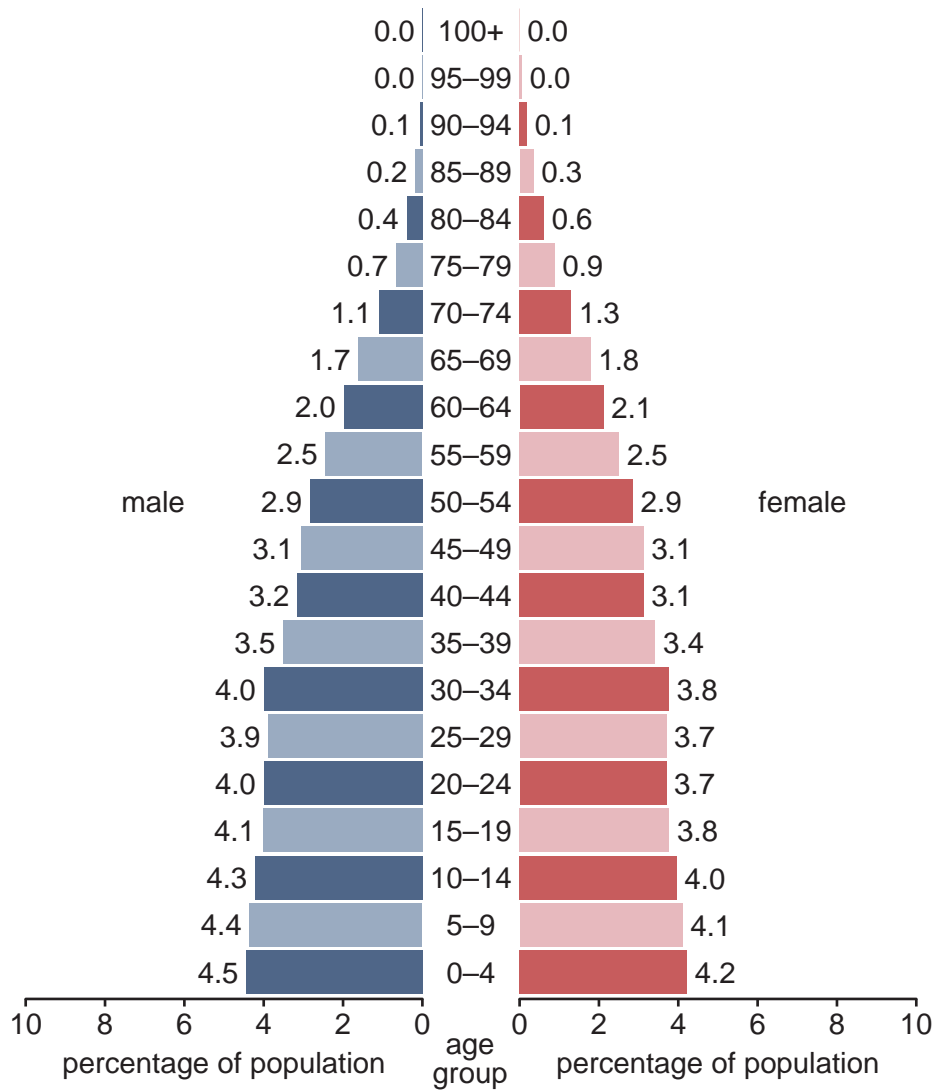

Cambridge International AS & A Level

GEOGRAPHY**9696/23**

Paper 2 Core Human Geography

May/June 2023

INSERT

1 hour 30 minutes

INFORMATION

- This insert contains all the resources referred to in the questions.
- You may annotate this insert and use the blank spaces for planning. **Do not write your answers** on the insert.

This document has **4** pages.

Fig. 1.1 for Question 1

Age/sex structure for the world, 2020

Fig. 2.1 for Question 2

Top seven sources of migrants into the USA, an HIC in North America, by gender, 2013

Fig. 3.1 for Question 3

Cities with over 1 million population in Nigeria, an MIC in West Africa, 2021

* Nigeria moved its capital city from Lagos to Abuja in 1991

Key

- city with over 1 million population
- capital city (with over 1 million population)
- river
- international boundary