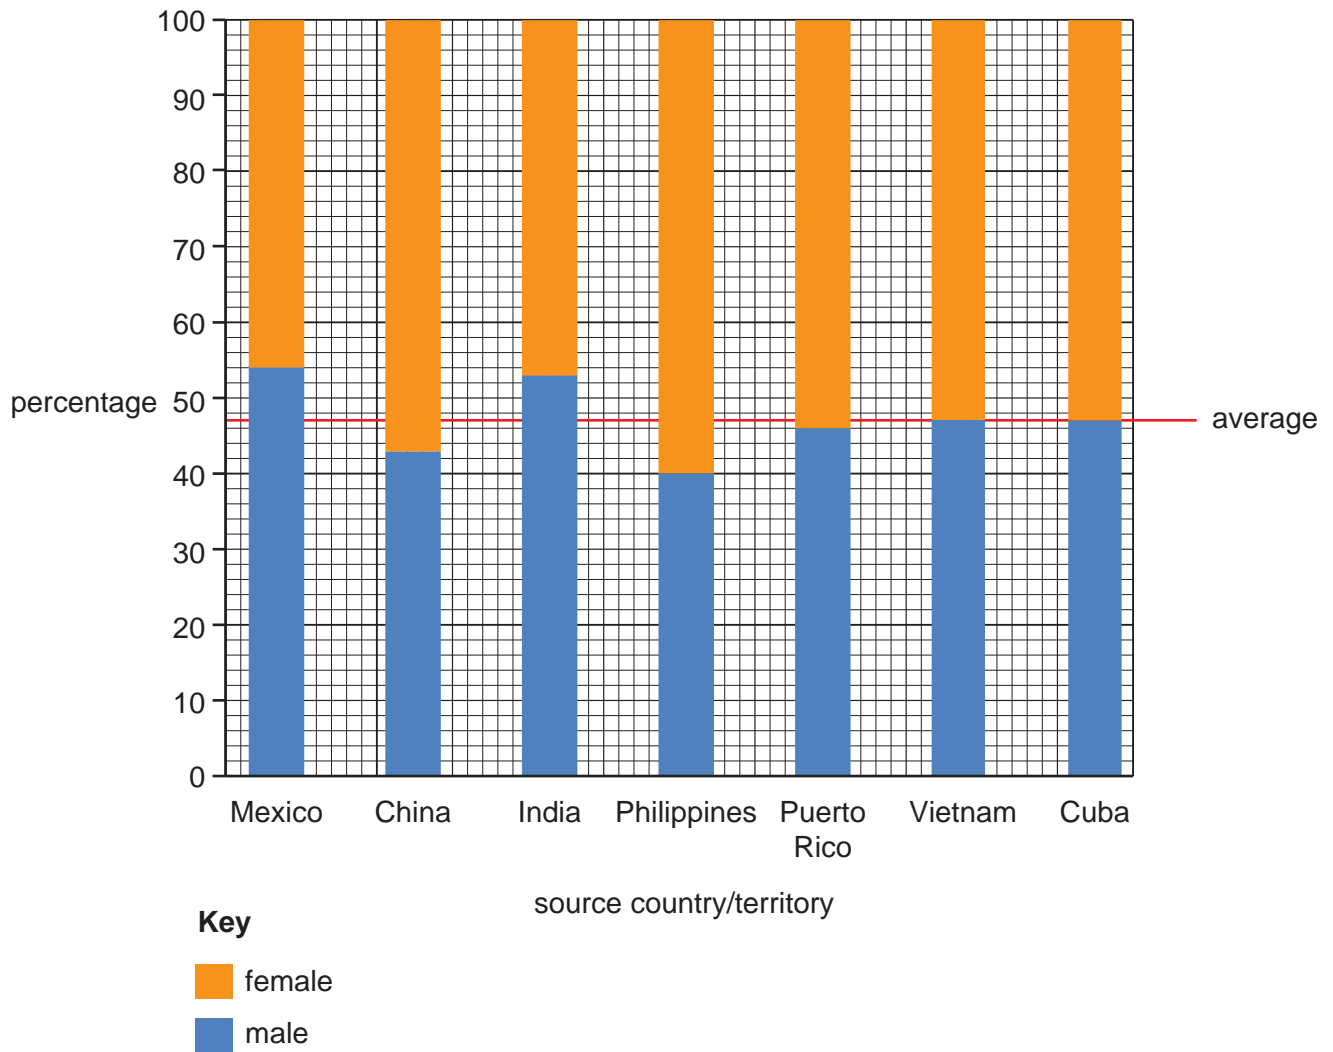

Cambridge International AS & A Level

GEOGRAPHY**9696/23**

Paper 2 Core Human Geography

May/June 2023

INSERT

1 hour 30 minutes

INFORMATION

- This insert contains all the resources referred to in the questions.
- You may annotate this insert and use the blank spaces for planning. **Do not write your answers** on the insert.

This document has **4** pages.

Fig. 1.1 for Question 1

Age/sex structure for the world, 2020

Fig. 2.1 for Question 2

Top seven sources of migrants into the USA, an HIC in North America, by gender, 2013

Fig. 3.1 for Question 3

Cities with over 1 million population in Nigeria, an MIC in West Africa, 2021

* Nigeria moved its capital city from Lagos to Abuja in 1991

Key

- city with over 1 million population
- capital city (with over 1 million population)
- river
- international boundary