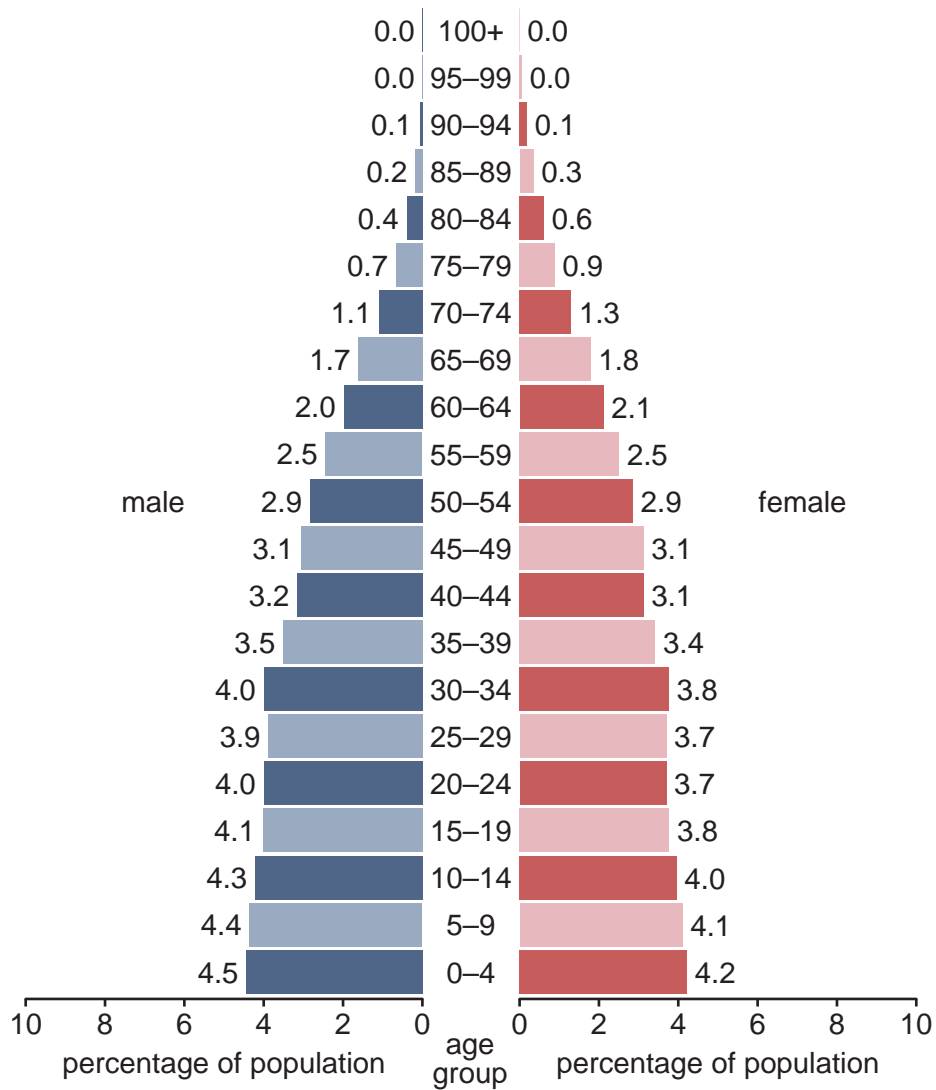

Cambridge International AS & A Level

GEOGRAPHY**9696/22**

Paper 2 Core Human Geography

May/June 2023

INSERT

1 hour 30 minutes

INFORMATION

- This insert contains all the resources referred to in the questions.
- You may annotate this insert and use the blank spaces for planning. **Do not write your answers** on the insert.

This document has **4** pages.

Fig. 1.1 for Question 1

Age/sex structure for the world, 2020

Fig. 2.1 for Question 2

Top seven sources of migrants into the USA, an HIC in North America, by gender, 2013

Fig. 3.1 for Question 3

Cities with over 1 million population in Nigeria, an MIC in West Africa, 2021

* Nigeria moved its capital city from Lagos to Abuja in 1991

Key

- city with over 1 million population
- capital city (with over 1 million population)
- river
- international boundary