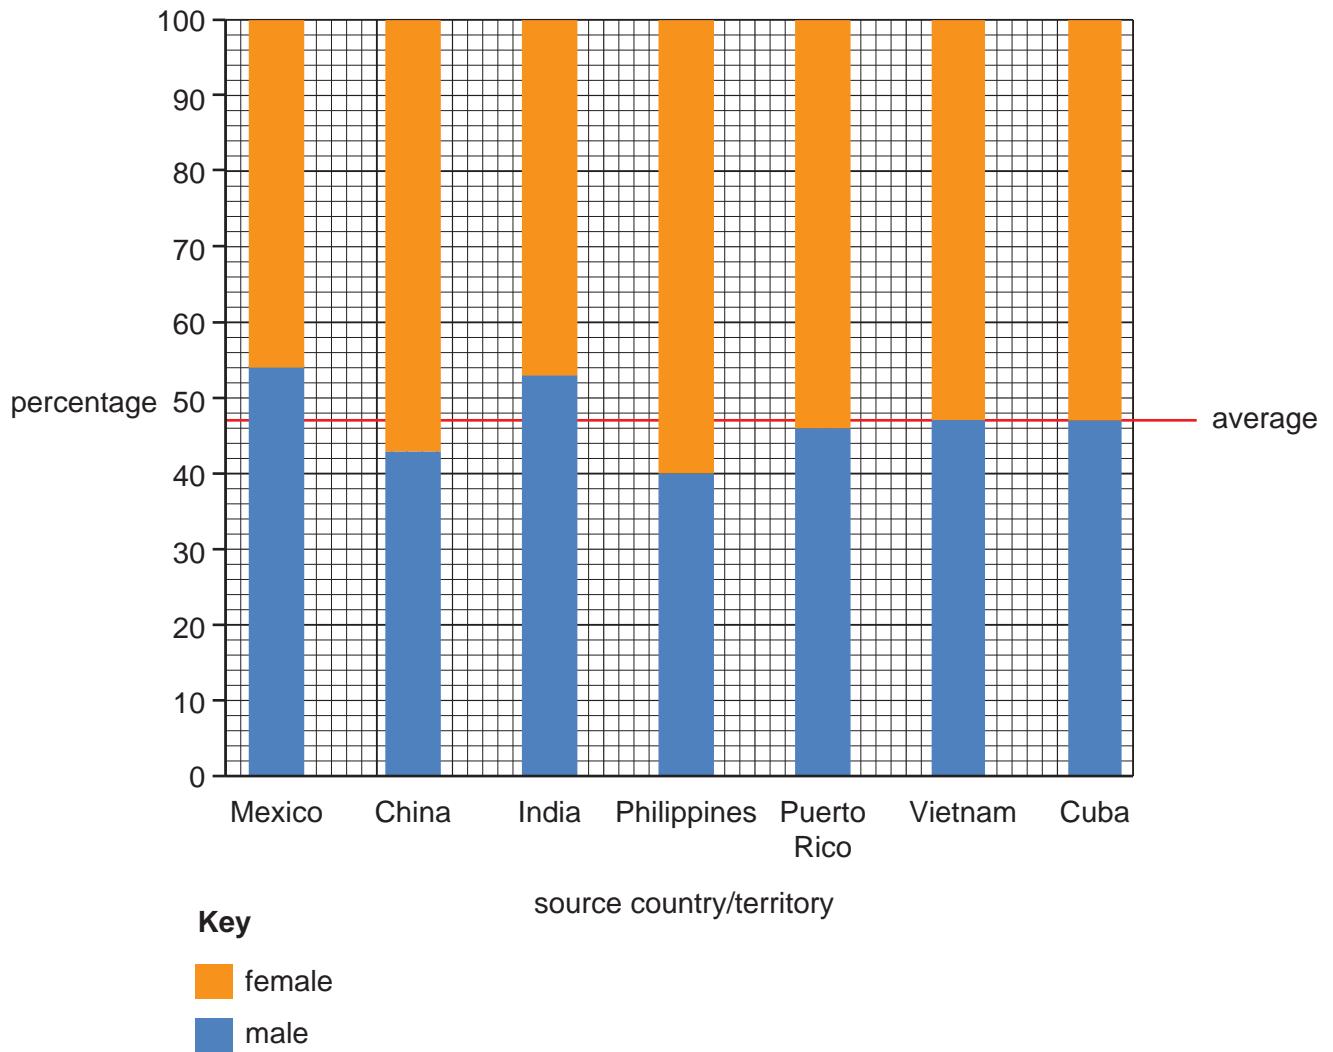

Cambridge International AS & A Level

GEOGRAPHY**9696/22**

Paper 2 Core Human Geography

May/June 2023

INSERT

1 hour 30 minutes

INFORMATION

- This insert contains all the resources referred to in the questions.
- You may annotate this insert and use the blank spaces for planning. **Do not write your answers** on the insert.

This document has **4** pages.

Fig. 1.1 for Question 1

Age/sex structure for the world, 2020

Fig. 2.1 for Question 2

Top seven sources of migrants into the USA, an HIC in North America, by gender, 2013

Fig. 3.1 for Question 3

Cities with over 1 million population in Nigeria, an MIC in West Africa, 2021

* Nigeria moved its capital city from Lagos to Abuja in 1991

Key

- city with over 1 million population
- capital city (with over 1 million population)
- river
- international boundary