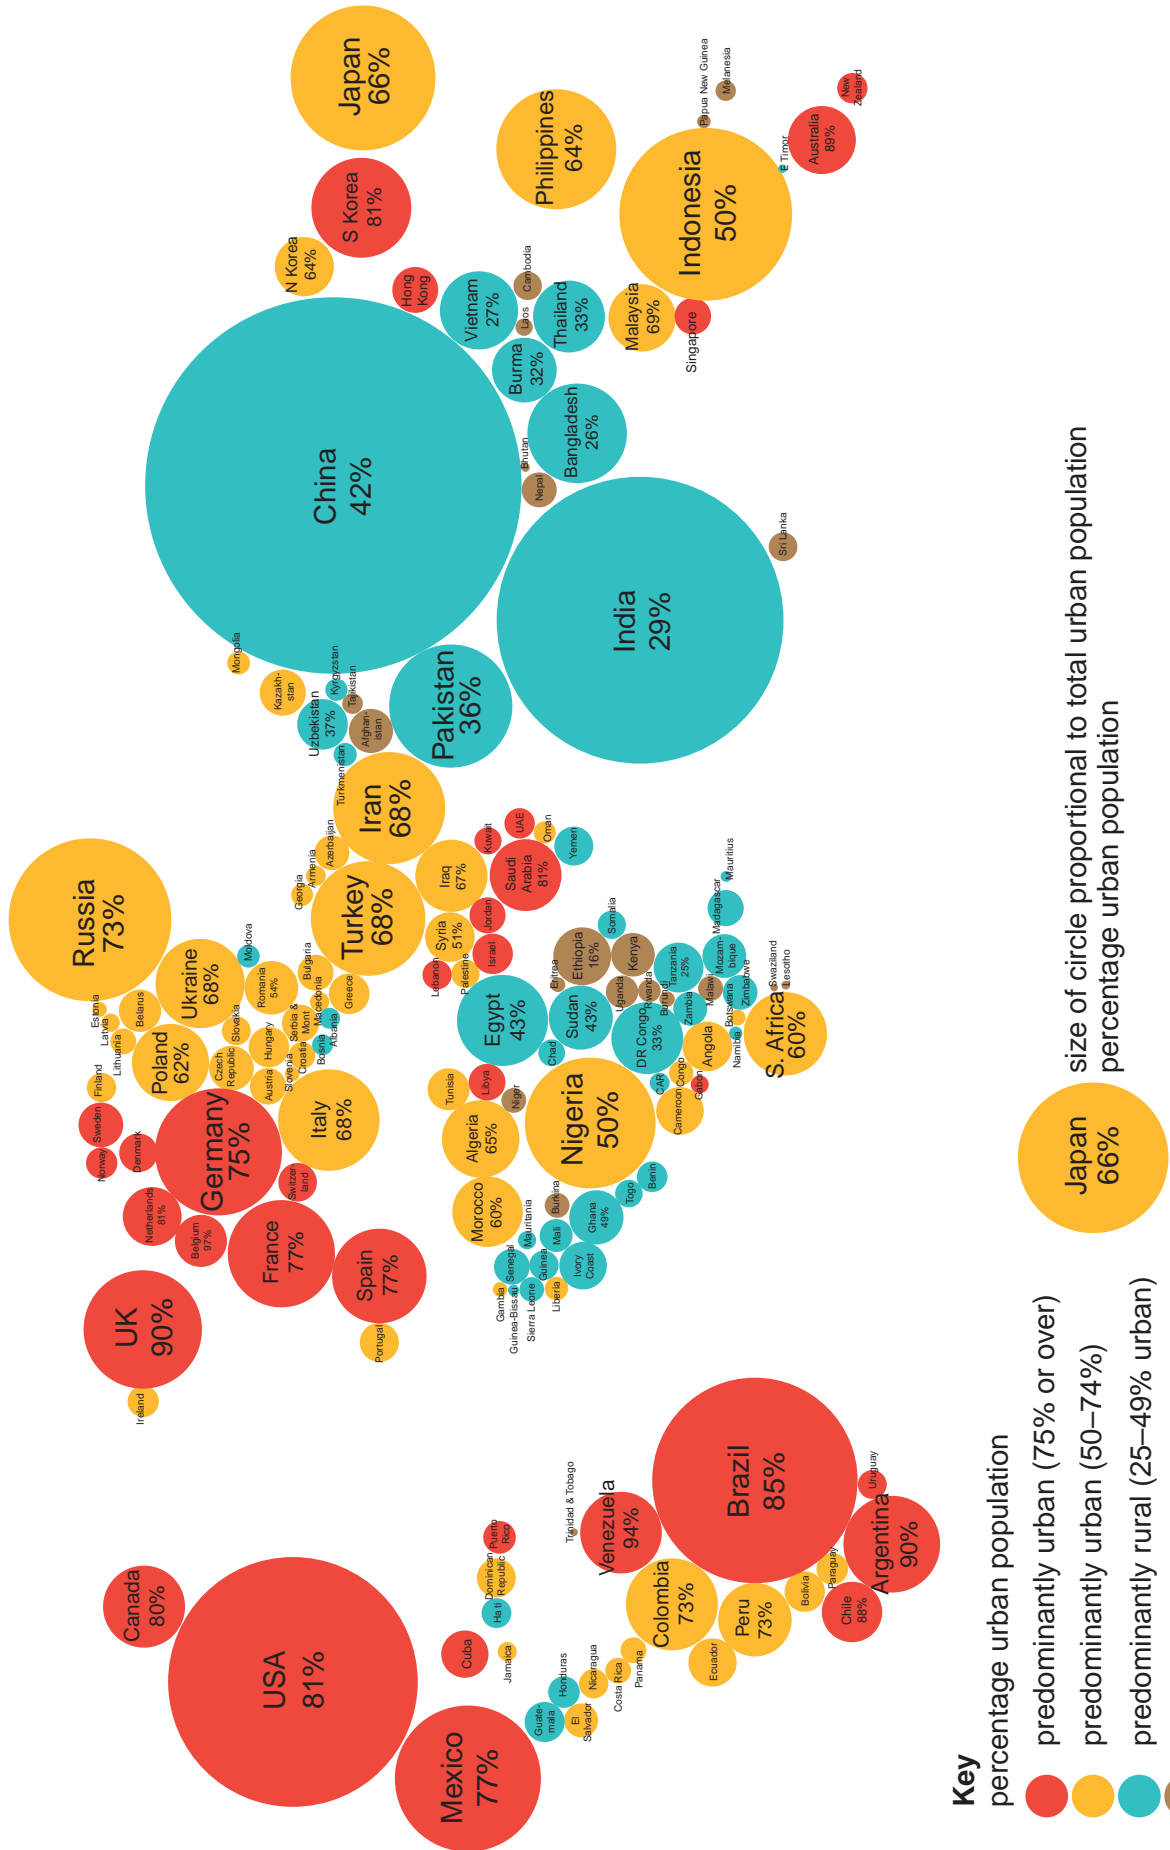

Cambridge International Examinations
Cambridge International Advanced Subsidiary and Advanced Level

GEOGRAPHY

9696/12

Paper 1 Core Geography

October/November 2016

INSERT

3 hours

READ THESE INSTRUCTIONS FIRST

A simplified global pattern of pressure and winds

Fig. 2 for Question 3

Relationship between climate and types of weathering

Fig. 3 for Question 4

Age/sex pyramids for France, an MEDC in Europe, in 2005 and predicted for 2050

Fig. 4 for Question 5

Types of visa granted to immigrants from Kenya, an LEDC in Africa, for entry to the USA, an MEDC in North America, 2002–12

*Diversity visa entry is for those nationalities which are under-represented in the USA

Fig. 5 for Question 6

Urban population, by country, 2007

Fig. 6 for Question 10

The demographic transition model

Permission to reproduce items where third-party owned material protected by copyright is included has been sought and cleared where possible. Every reasonable effort has been made by the publisher (UCLES) to trace copyright holders, but if any items requiring clearance have unwittingly been included, the publisher will be pleased to make amends at the earliest possible opportunity.