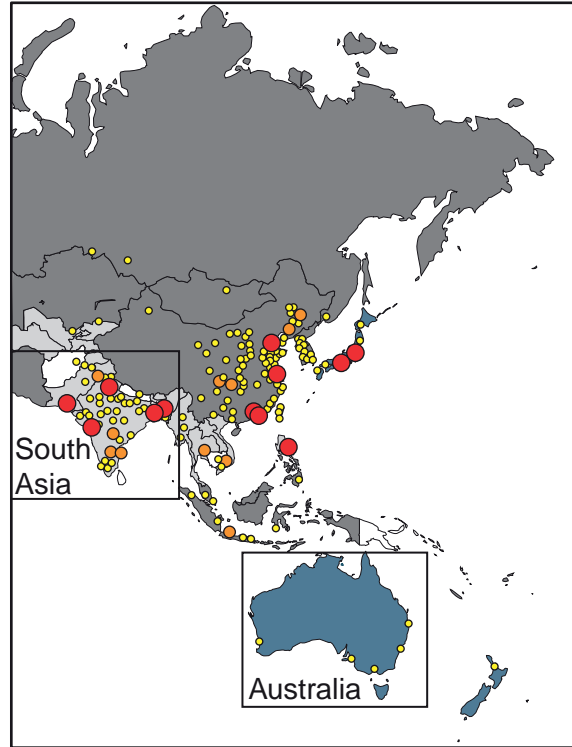

Fig. 3 for Question 4

Actual and projected total fertility rates for MEDCs, LEDCs and the world, 1970 to 2050

6

Photograph B for Question 5

A refugee camp in an LEDC

Figs 4A and 4B for Question 6

Percentage urban population and city sizes in Asia and Oceania, 2011 and 2025 (projected)

Fig. 4A

2011

Key

Percentage Urban

- 76–100%
- 51–75%
- 26–50%
- 0–25%

Fig. 4B

2025 (projected)

City Sizes