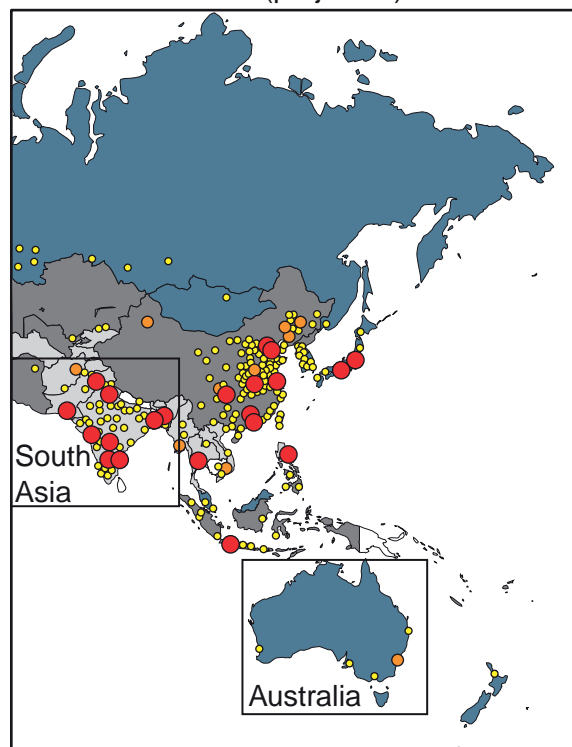

Fig. 3 for Question 4

Actual and projected total fertility rates for MEDCs, LEDCs and the world, 1970 to 2050

6

Photograph B for Question 5

A refugee camp in an LEDC

Figs 4A and 4B for Question 6

Percentage urban population and city sizes in Asia and Oceania, 2011 and 2025 (projected)

Fig. 4A

2011

Key

Percentage Urban

- 76–100%
- 51–75%
- 26–50%
- 0–25%

Fig. 4B

2025 (projected)

City Sizes