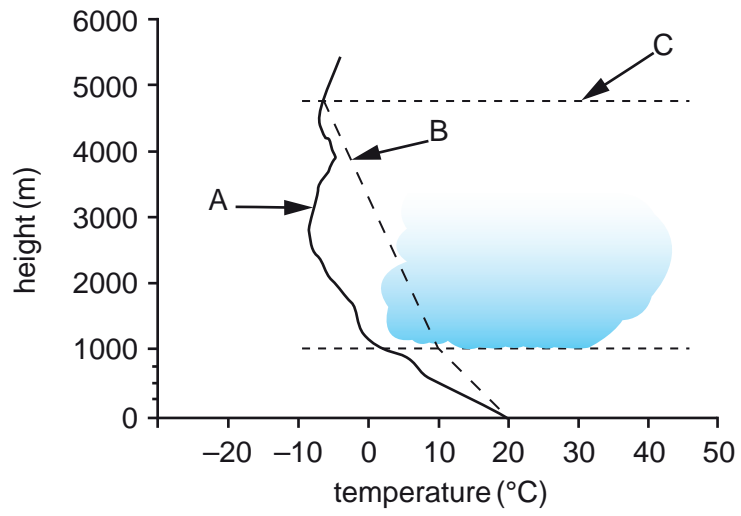

The main features of the hydrological system of a drainage basin

Key

- input
- store
- flow
- output

Fig. 2 for Question 2

Atmospheric lapse rates

4

Photograph A for Question 3

A large rock fall