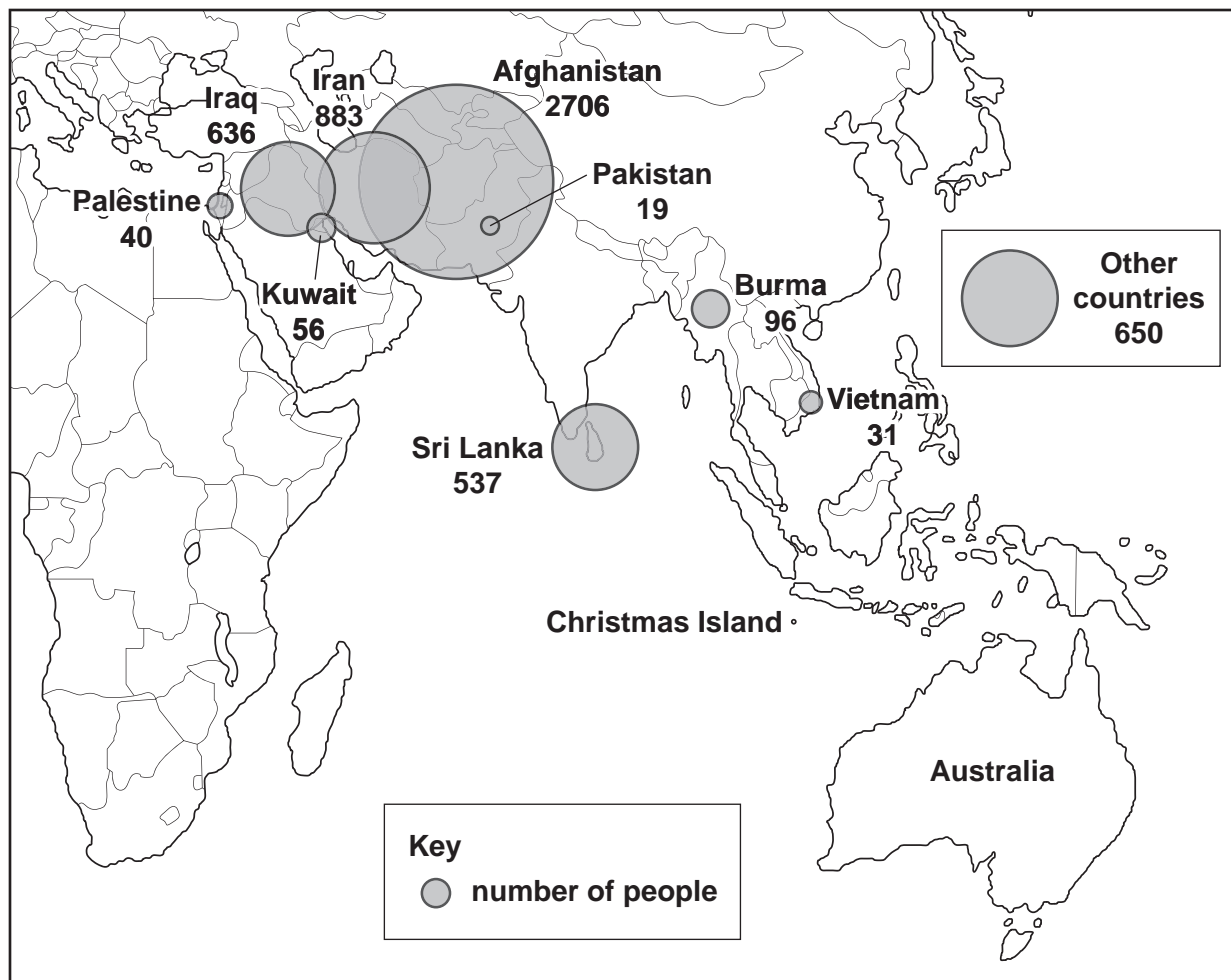

Fig. 5 for Question 5

Asylum seekers arriving in Australia by boat in 2010

BBC News 15 December 2010 15.50hrs

Christmas Island shipwreck kills asylum seekers

42 drown trying to reach Australia

Australia has seen an increase this year in asylum seekers arriving by boat. Today's incident, in which 42 people drowned when their boat smashed against rocks in a storm, shows the dangers involved in these journeys.

There are currently almost 3000 people in the Christmas Island Immigration Detention Centre waiting for officials to rule on their cases.

Table 1 for Question 6

Urban population and percentage living in slums* in selected countries in Africa, 1990–2010

	urban population (millions)			population living in slums (%)		
	1990	2000	2010**	1990	2000	2010**
Egypt	23.97	28.36	34.04	50.2	28.1	17.1
Morocco	12.01	15.38	18.37	37.4	24.2	13.1
Nigeria	33.33	53.05	78.85	77.3	69.6	61.9
South Africa	19.03	25.83	30.41	46.2	33.2	28.7