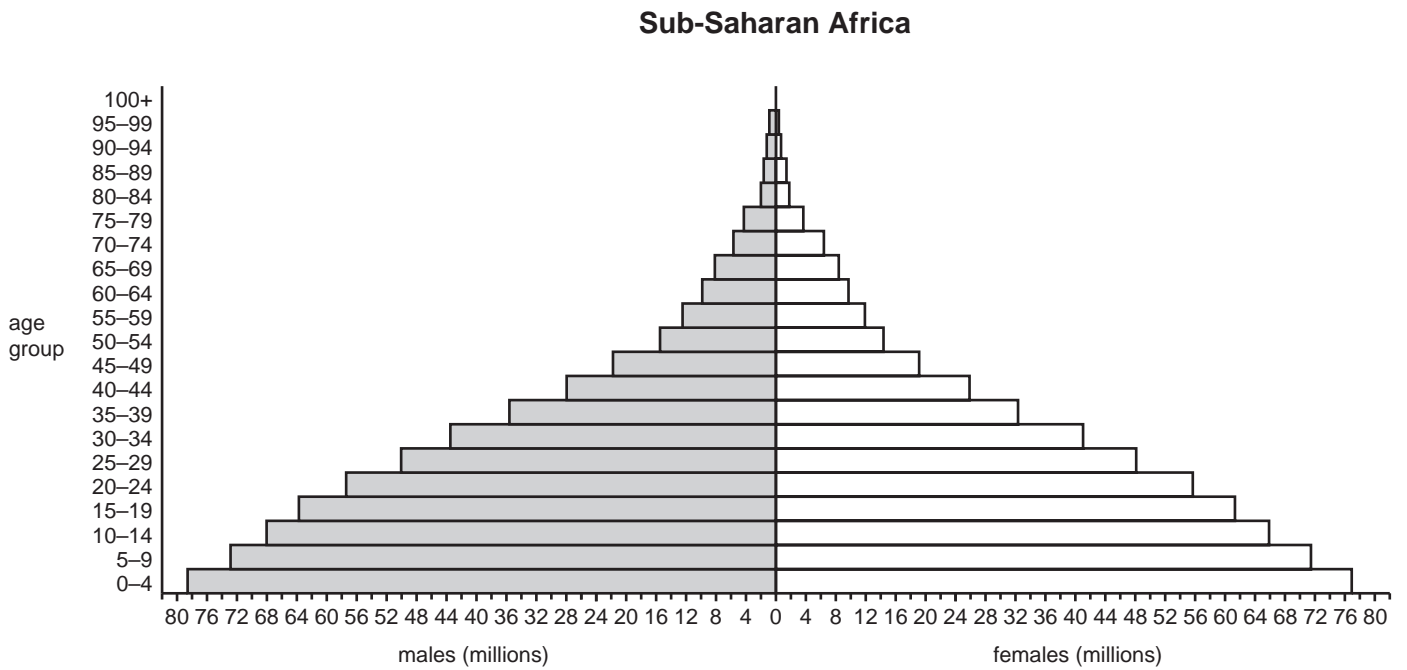

Fig. 2 for Question 2

Fig. 3 for Question 3

Some features associated with plate tectonics

Figs 4A, 4B and 4C for Question 4

Predicted age/sex pyramids for selected world regions in 2025

Fig. 4A

Fig. 4B

Fig. 4C

Fig. 5 for Question 5

Asylum seekers arriving in Australia by boat in 2010

BBC News 15 December 2010 15.50hrs

Christmas Island shipwreck kills asylum seekers

42 drown trying to reach Australia

Australia has seen an increase this year in asylum seekers arriving by boat. Today's incident, in which 42 people drowned when their boat smashed against rocks in a storm, shows the dangers involved in these journeys.