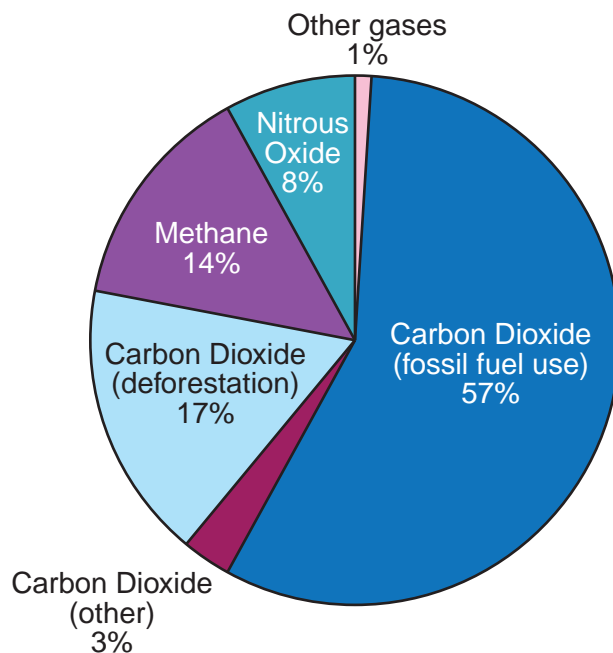

A river channel

Fig. 1A for Question 2

The proportions of greenhouse gases in the atmosphere that result from human activities

Fig. 1B for Question 2

The proportions of different human activities that produce greenhouse gases

4

Fig. 2 for Question 3

A boundary between two tectonic plates

Fig. 3 for Question 4

Total fertility rates for selected countries in South-east Asia, 1970–2010

Key

- Timor-Leste
- - - Laos
- - - Cambodia
- Malaysia
- - - Brunei Darussalam
- · - · Singapore